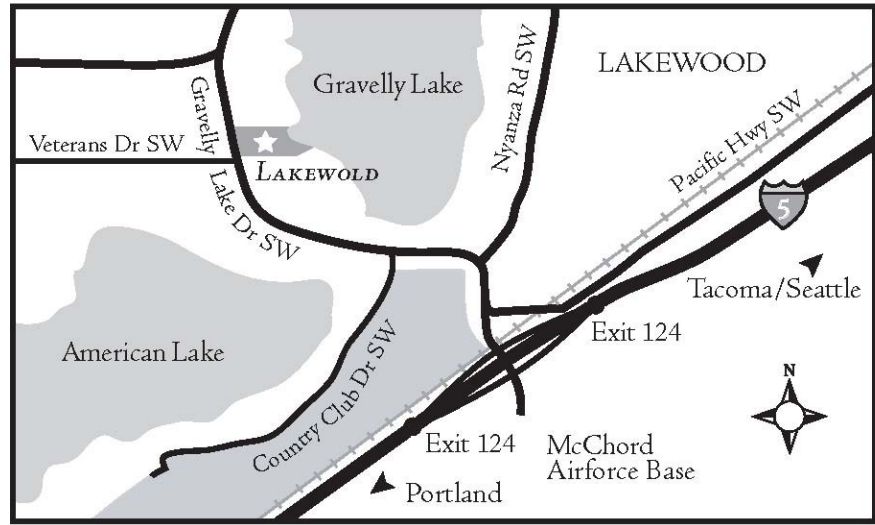

LAKEWOLD GARDENS

Take exit 124 from I-5. Turn West at the top of the exit onto Gravelly Lake Drive SW. Follow Gravelly Lake Drive through the traffic light at Veterans Drive and look for Lakewold's main entrance on your right. Turn right, drive through the iron gates.

CUT AT 4"

LAKEWOLD GARDENS

Take exit 124 from I-5. Turn West at the top of the exit onto Gravelly Lake Drive SW. Follow Gravelly Lake Drive through the traffic light at Veterans Drive and look for Lakewold's main entrance on your right. Turn right, drive through the iron gates.

CUT AT 5"

LAKEWOLD GARDENS

Take exit 124 from I-5. Turn West at the top of the exit onto Gravelly Lake Drive SW. Follow Gravelly Lake Drive through the traffic light at Veterans Drive and look for Lakewold's main entrance on your right. Turn right, drive through the iron gates.