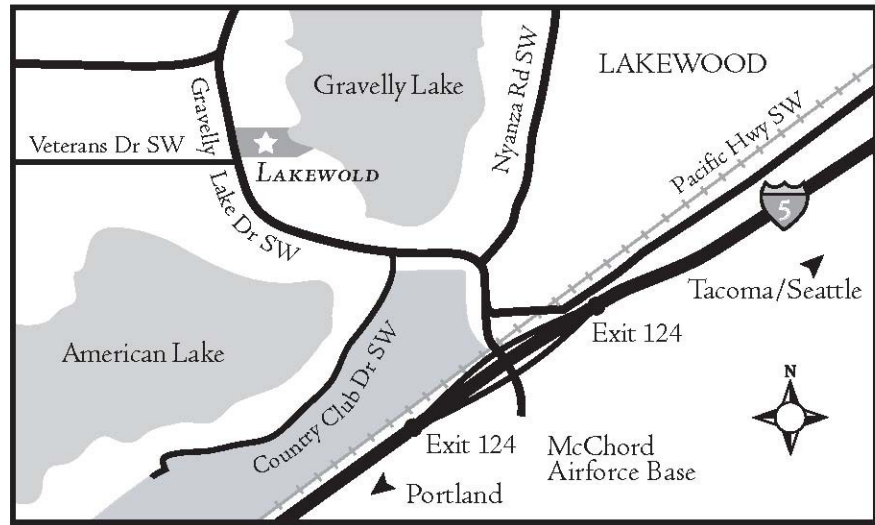

LAKEWOLD GARDENS

Take exit 124 from I-5. Turn West at the top of the exit onto Gravelly Lake Drive SW. Follow Gravelly Lake Drive through the traffic light at Veterans Drive and look for Lakewold's main entrance on your right. Turn right, drive through the iron gates.

CUT AT 4"

LAKEWOLD GARDENS

Take exit 124 from I-5. Turn West at the top of the exit onto Gravelly Lake Drive SW. Follow Gravelly Lake Drive through the traffic light at Veterans Drive and look for Lakewold's main entrance on your right. Turn right, drive through the iron gates.

CUT AT 5"

LAKEWOLD GARDENS

Take exit 124 from I-5. Turn West at the top of the exit onto Gravelly Lake Drive SW. Follow Gravelly Lake Drive through the traffic light at Veterans Drive and look for Lakewold's main entrance on your right. Turn right, drive through the iron gates.