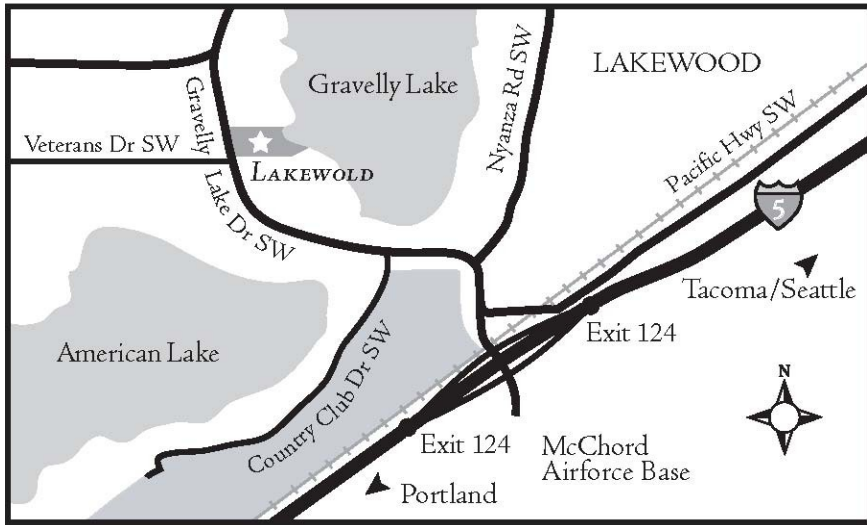

LAKEWOLD GARDENS

Take exit 124 from I-5. Turn West at the top of the exit onto Gravelly Lake Drive SW. Follow Gravelly Lake Drive through the traffic light at Veterans Drive and look for Lakewold's main entrance on your right. Turn right, drive through the iron gates.

CUT AT 4"

LAKEWOLD GARDENS

Take exit 124 from I-5. Turn West at the top of the exit onto Gravelly Lake Drive SW. Follow Gravelly Lake Drive through the traffic light at Veterans Drive and look for Lakewold's main entrance on your right. Turn right, drive through the iron gates.

CUT AT 5"

LAKEWOLD GARDENS

Take exit 124 from I-5. Turn West at the top of the exit onto Gravelly Lake Drive SW. Follow Gravelly Lake Drive through the traffic light at Veterans Drive and look for Lakewold's main entrance on your right. Turn right, drive through the iron gates.