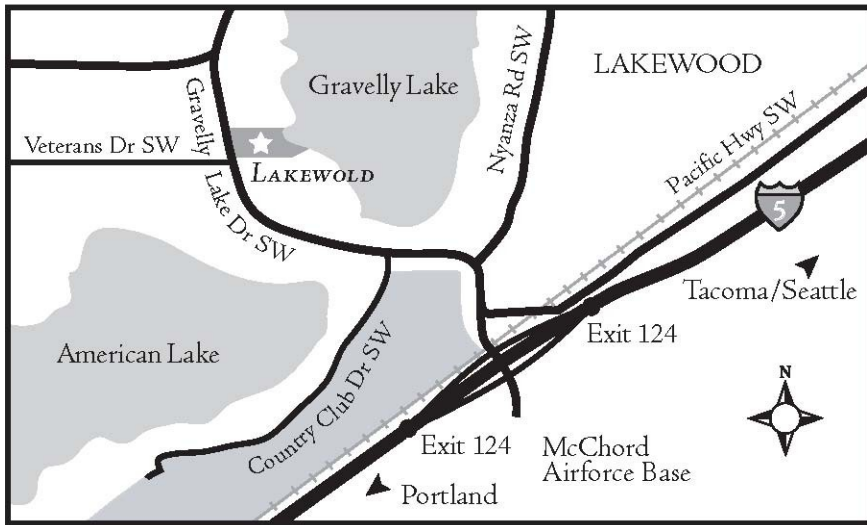

LAKEWOLD GARDENS

Take exit 124 from I-5. Turn West at the top of the exit onto Gravelly Lake Drive SW. Follow Gravelly Lake Drive through the traffic light at Veterans Drive and look for Lakewold's main entrance on your right. Turn right, drive through the iron gates.

CUT AT 4"

LAKEWOLD GARDENS

Take exit 124 from I-5. Turn West at the top of the exit onto Gravelly Lake Drive SW. Follow Gravelly Lake Drive through the traffic light at Veterans Drive and look for Lakewold's main entrance on your right. Turn right, drive through the iron gates.

CUT AT 5"

LAKEWOLD GARDENS

Take exit 124 from I-5. Turn West at the top of the exit onto Gravelly Lake Drive SW. Follow Gravelly Lake Drive through the traffic light at Veterans Drive and look for Lakewold's main entrance on your right. Turn right, drive through the iron gates.